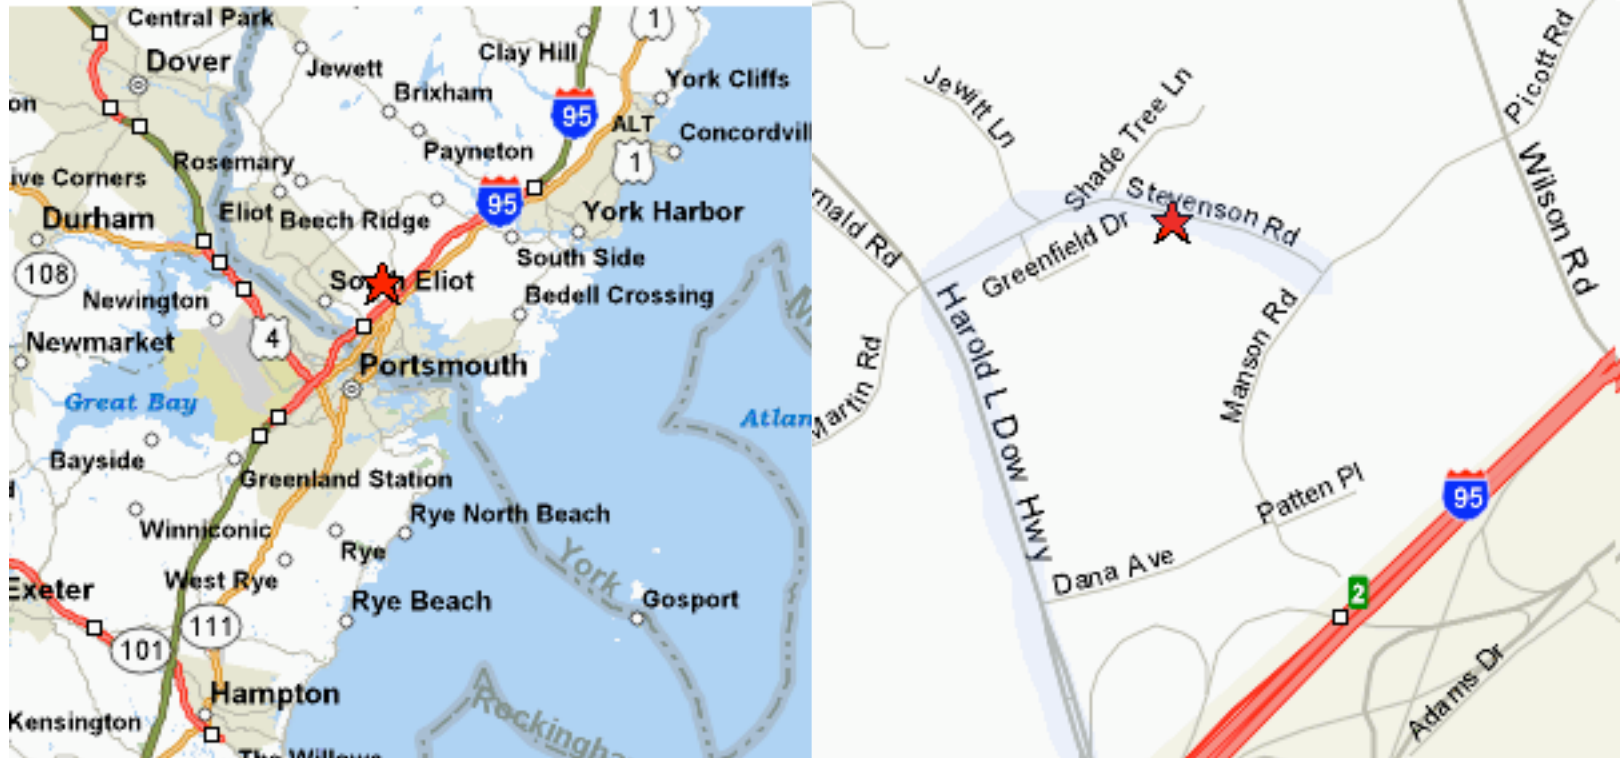

## DIRECTIONS TO SHAPLEIGH MIDDLE SCHOOL

**43 Stevenson Road, Kittery, ME 03904  
207.439.2572**

### From the South:

After the Hampton Toll (\$1.00) in New Hampshire, you will continue on Rte. 95 North, you will go across the Piscataqua River Bridge (highrise) into Maine.

Take Exit 3 which says Rte. 236. Bear right off exit. Bear right at end of exit. This is Rte. 236 north.

Stay on this till you come to a stoplight (about a mile). Turn right. This is Stevenson Road. School is down the road on the left.

### From the North:

Stay on Rte 95 South past the York toll (\$1.75).

Get off at Exit 2. Turn left at the end of the exit. This is Rte. 236 North.

Stay on this till you come to a stoplight (about a mile). Turn right. This is Stevenson Road. School is down the road on the left.